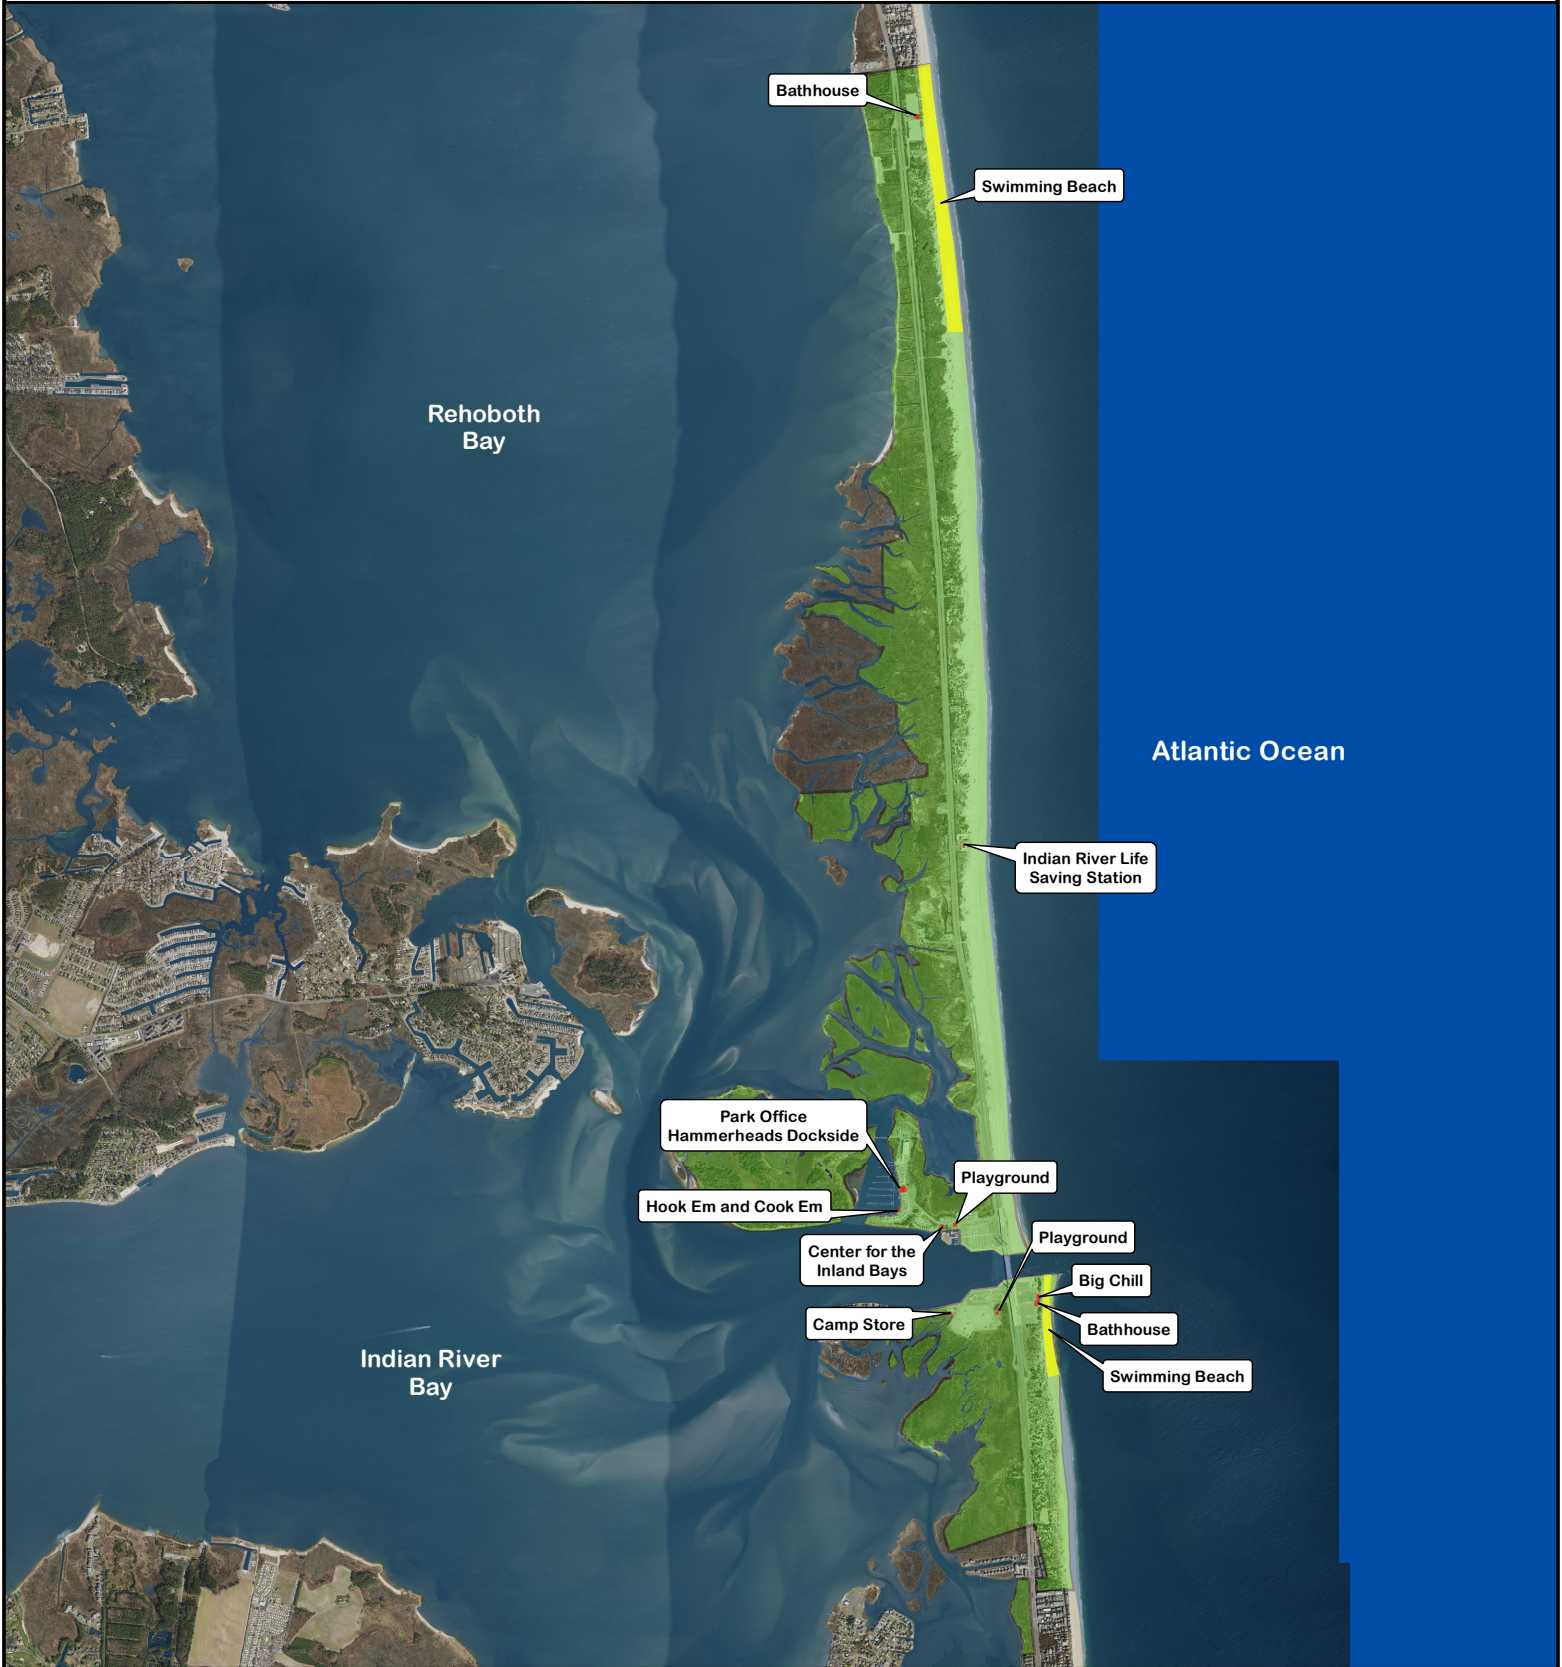

Delaware Seashore State Park

Areas with Firearm Restrictions

Legend

- Restricted - No Firearms (2.0 acres)
- No Firearms During Events or at Guarded Beaches (51 acres)
- Delaware Seashore State Park (1,970 acres)

Department of Natural Resources
and Environmental Control
Division of Parks & Recreation